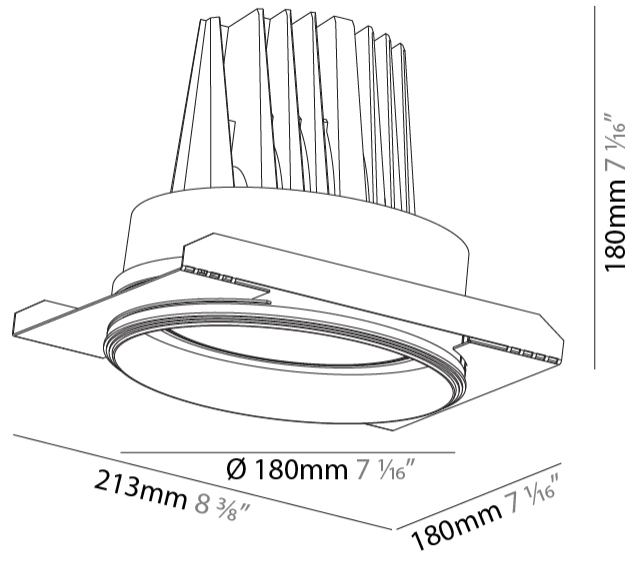

RATINGS AND CERTIFICATIONS

Certified By: Certified for North American Standards
IP rating: IP44
Zaneen Group Inc. © 2024, T 1800-388-3382, F 416-247-9319, www.zaneen.com