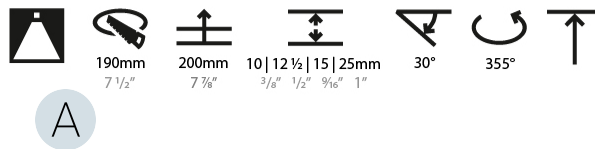

ELECTRICAL

Lamp Type: LED (Zhaga Standard)
Input Wattage (W): 23.2
Total Output Wattage (W): 21.2
Dimming: Tri-Mode (Non-Dimming and Phase Dimming (120Vac only) and 0-10V Dimming)
Driver Included: No
Driver Location: Recessed Housing
Driver Type: Constant Current - Universal
Driver Class: Class 2
Housing: See components
Input Voltage (V): 120 - 277
Constant Current (MA): 700

LED

Number of LEDs: 1
Color Temperature (°K): 2700 / 3000 / 3500 / 4000
Max. Delivered Lumen (lm): 1440 / 1490 / 1568 / 1600
CRI: >90 CRI
Lamp Life (hrs): 50000
Upon Request: Special Color Temperature RGB-W Tunable White Special LED

OPTICAL

Reflector°: 8
Adjustability: Rotational 355°; Tilt 30°
Upon Request: Special Beam Angles

RATINGS AND CERTIFICATIONS

Certified By: Certified for North American Standards

IP rating: IP44
Zaneen Group Inc. © 2024, T 1800-388-3382, F 416-247-9319, www.zaneen.com

Available for International specifications by adding 'INT' at the end of the existing Model #. For assistance on 'custom' specifications, contact zteam@zaneen.com. In a constant effort to supply the best product, we reserve the right to change specifications or materials without notice. The most recent specification sheets are found at zaneen.com