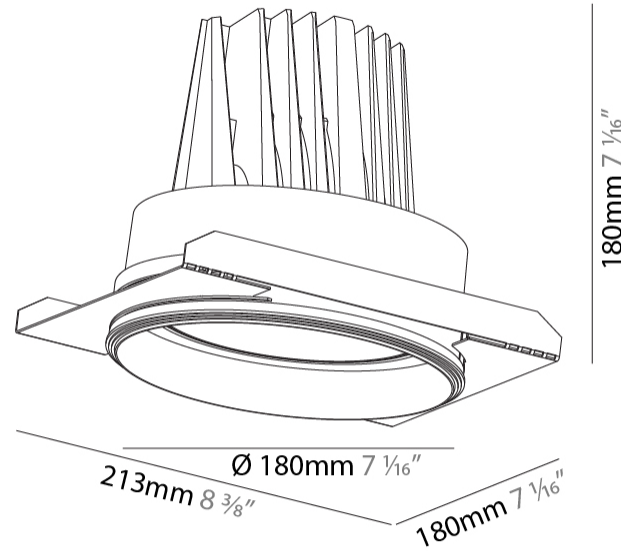

ELECTRICAL

Lamp Type: LED (Zhaga Standard)
Input Wattage (W): 23.2
Total Output Wattage (W): 21.2
Dimming: Tri-Mode (Non-Dimming and Phase Dimming (120Vac only) and 0-10V Dimming)
Driver Included: No
Driver Location: Recessed Housing
Driver Type: Constant Current - Universal
Driver Class: Class 2
Housing: See components
Input Voltage (V): 120 - 277
Constant Current (MA): 700

LED

Number of LEDs: 1
Color Temperature (°K): 2700 / 3000 / 3500 / 4000
Max. Delivered Lumen (lm): 1440 / 1490 / 1568 / 1600
CRI: >90 CRI
Lamp Life (hrs): 50000
Upon Request: Special Color Temperature RGB-W Tunable White Special LED

OPTICAL

Reflector°: 8
Adjustability: Rotational 355°; Tilt 30°
Upon Request: Special Beam Angles

RATINGS AND CERTIFICATIONS

Certified By: Certified for North American Standards

IP rating: IP44
Zaneen Group Inc. © 2024, T 1800-388-3382, F 416-247-9319, www.zaneen.com

Available for International specifications by adding 'INT' at the end of the existing Model #. For assistance on 'custom' specifications, contact zteam@zaneen.com. In a constant effort to supply the best product, we reserve the right to change specifications or materials without notice. The most recent specification sheets are found at zaneen.com