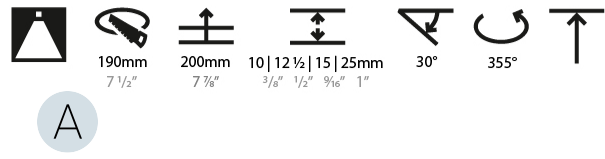

RATINGS AND CERTIFICATIONS

Certified By: Certified for North American Standards
IP rating: IP44
Zaneen Group Inc. © 2024, T 1800-388-3382, F 416-247-9319, www.zaneen.com