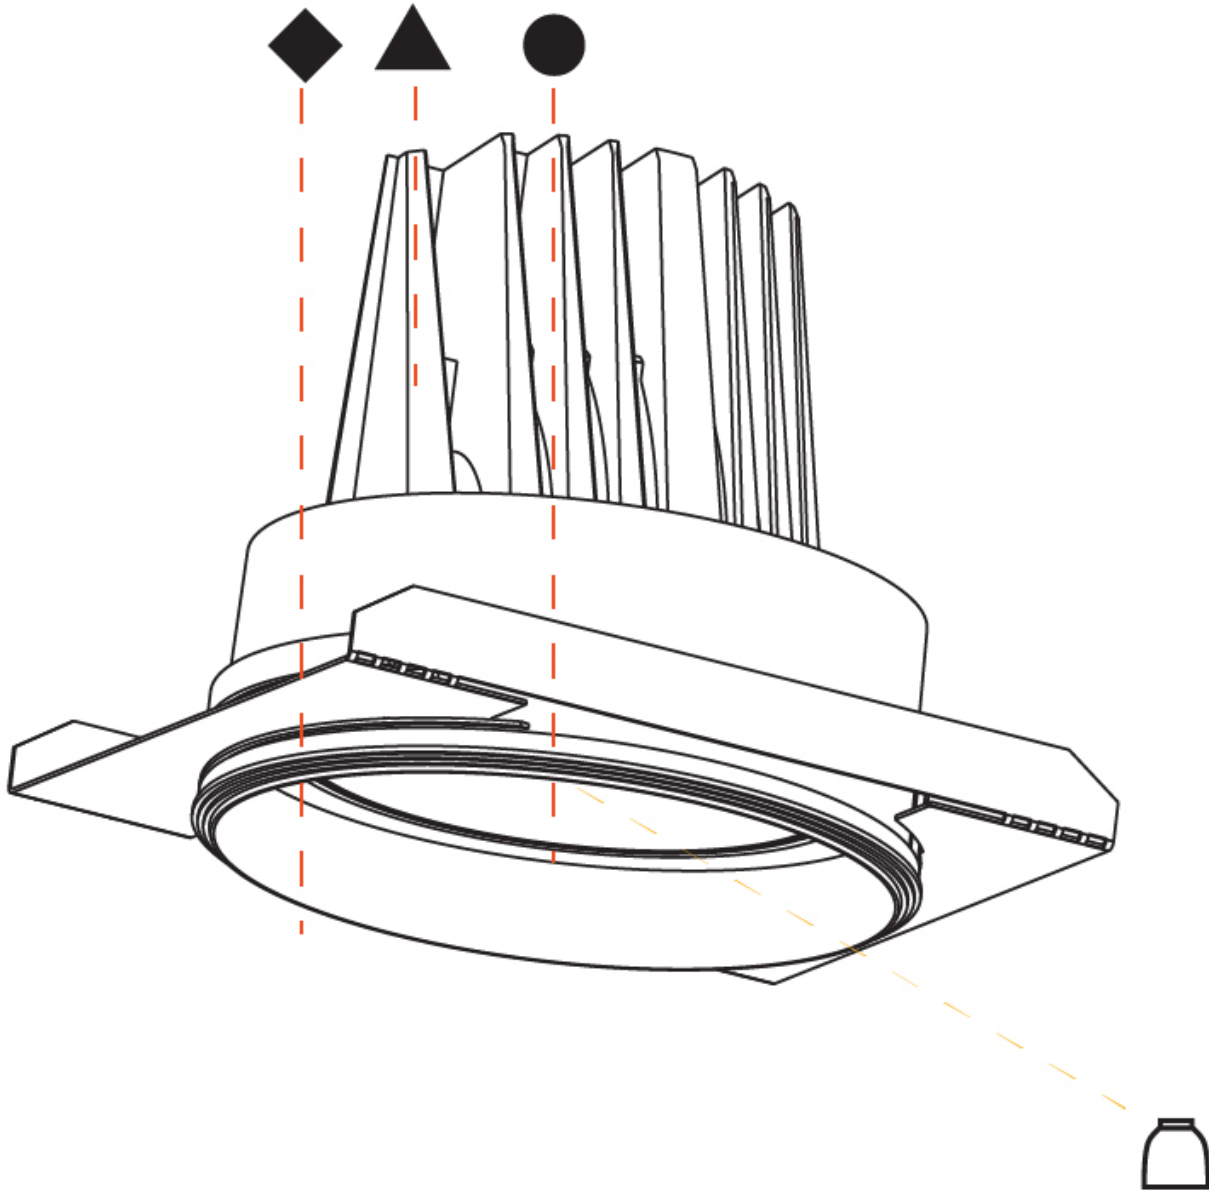

MECHANIQ ROUND COMFORT TRIMLESS

A35010-

PROJECT

TYPE

SPECIFIER

QUANTITY

DATE

A