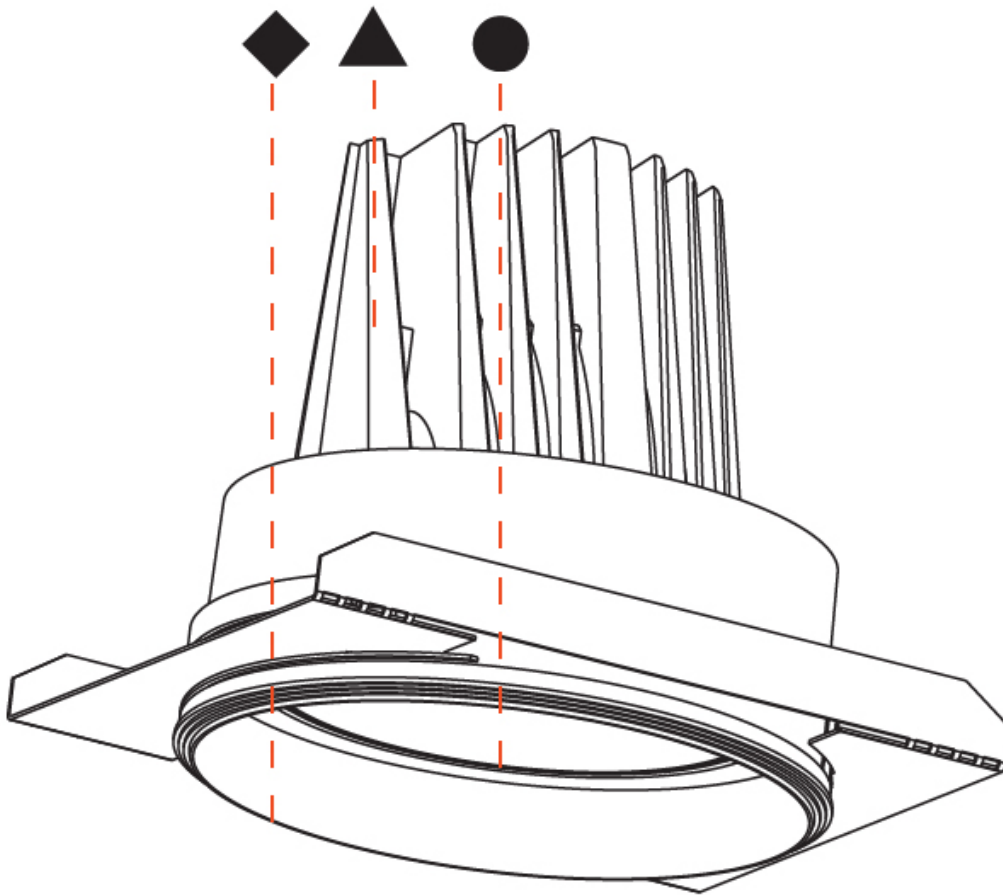

MECHANIQ ROUND COMFORT TRIMLESS

A35007-

PROJECT

TYPE

SPECIFIER

QUANTITY

DATE

A